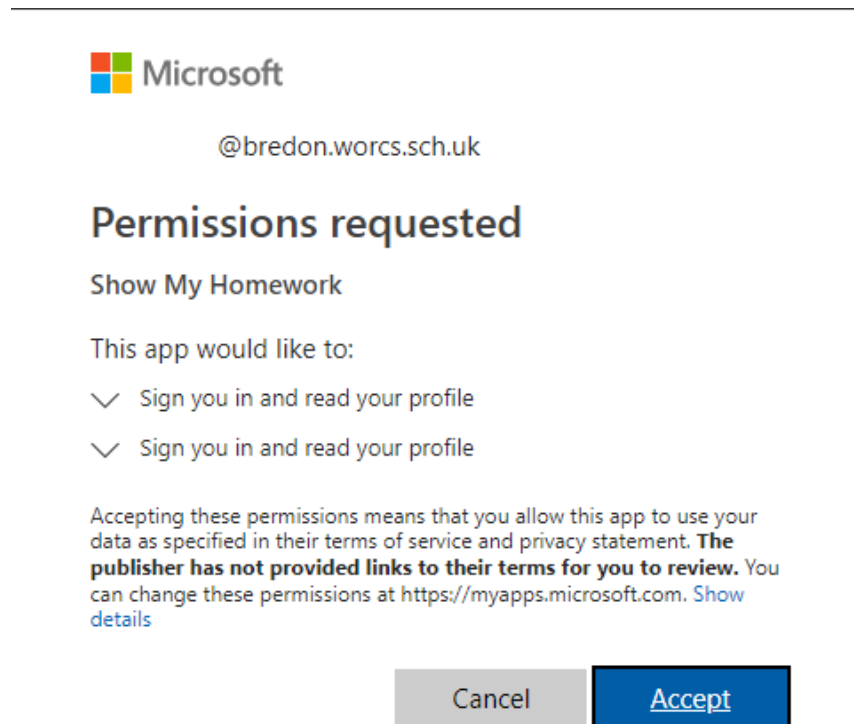

← 15student@bredon.worcs.sch.uk

Enter password

.....

[Forgot my password](#)

Sign in

Sign into Office365 using your school email and password. Ensure to add @bredon.worcs.sch.uk

- ▶ If this is the first time you have signed in using this method you need to accept the next message.